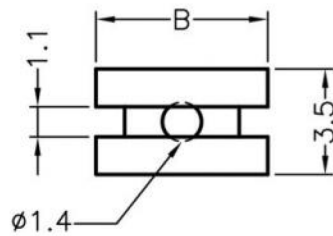

A	B	P
18.0	5.7	1

P	Number of Assembling LED
---	--------------------------

PART NUMBER		LED3X18		SPEC. DWG.	
TITLE					
LED SPACER SUPPORT					
MATERIAL			COLOR		
NYLON 66(UL) 94V-0			NATURAL		
SIZE	SCALE	UNIT	CHECK		
A4	2:1	mm	Z.C		

A	B	P
12.0	5.7	1

P	Number of Assembling LED
---	--------------------------

PART NUMBER		LED3X12		SPEC. DWG.	
TITLE					
LED SPACER SUPPORT					
MATERIAL			COLOR		
NYLON 66(UL) 94V-0			NATURAL		
SIZE	SCALE	UNIT	CHECK		
A4	2:1	mm	Z.C		