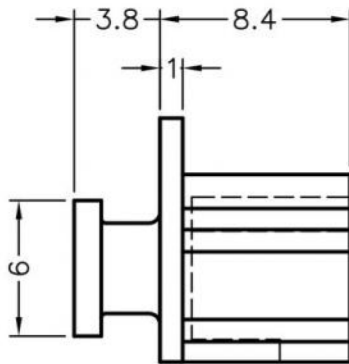

All measurement does not include gate which raises under 0.3mm.

PART NUMBER		CRJ-11	SPEC. DWG.	
TITLE				
CONNECTOR COVER				
MATERIAL			COLOR	
PE			BLACK	
SIZE	SCALE	UNIT	CHECK	
A4	2:1	mm	Z.C	

All measurement does not include gate which raises under 0.3mm.

PART NUMBER		CRJ-11S	SPEC. DWG.	
TITLE				
CONNECTOR COVER				
MATERIAL			COLOR	
PE			BLACK	
SIZE	SCALE	UNIT	CHECK	
A4	2:1	mm	Z.C	