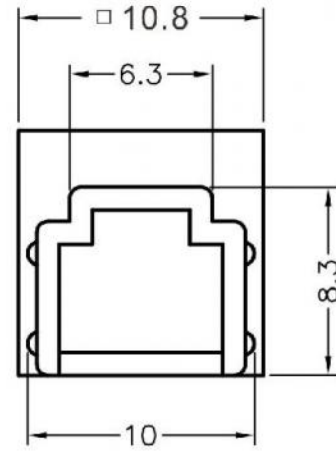

All measurement does not include gate which raises under 0.3mm.

PART NUMBER		CRJ-11	SPEC. DWG.	
TITLE				
CONNECTOR COVER				
MATERIAL			COLOR	
PE			BLACK	
SIZE	SCALE	UNIT	CHECK	
A4	2:1	mm	Z.C	

All measurement does not include gate which raises under 0.3mm.

PART NUMBER		CRJ-11S	SPEC. DWG.	
TITLE				
CONNECTOR COVER				
MATERIAL			COLOR	
PE			BLACK	
SIZE	SCALE	UNIT	CHECK	
A4	2:1	mm	Z.C	