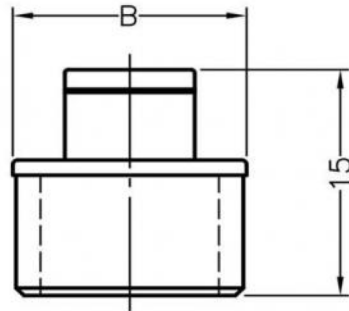

THE VITAL COMPONENT

⚠ This dwg is for reference only, Actual dwg should be based on formal engineering dwg issued by.

A	B
10.0	14.6

All measurement does not include gate which raises under 0.3mm.

the **vital**
component

PART NUMBER		SFPC-1	SPEC. DWG.	
TITLE				
FIBER OPTIC CONNECTOR COVER				
MATERIAL		PE	COLOR	BLACK
SIZE	A4	SCALE	2:1	UNIT
			mm	CHECK
				Z.C