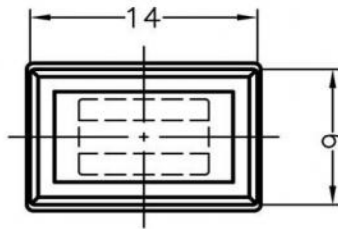

THE VITAL COMPONENT

⚠ This dwg is for reference only, Actual dwg should be based on formal engineering dwg issued by.

A	B
10.0	14.6

All measurement does not include gate which raises under 0.3mm.

the **vital**
component

PART NUMBER		SFPC-1	SPEC. DWG.	
TITLE				
FIBER OPTIC CONNECTOR COVER				
MATERIAL		PE	COLOR	BLACK
SIZE	A4	SCALE	2:1	UNIT
			mm	CHECK
				Z.C