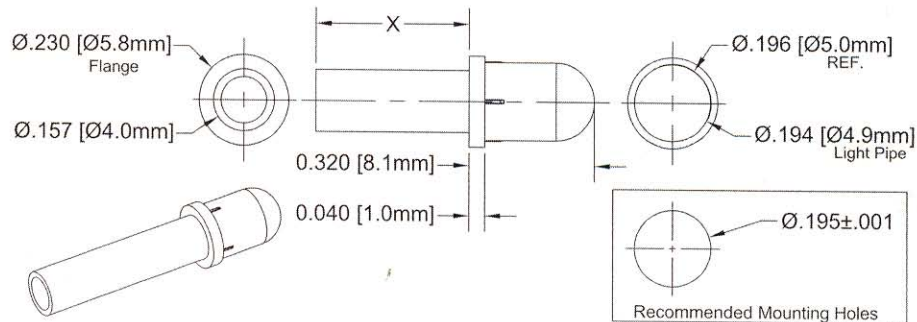

PLP5-XXX

Panel Light Pipes, Rear Mount,
Standard Color: Clear
Color: See Chart