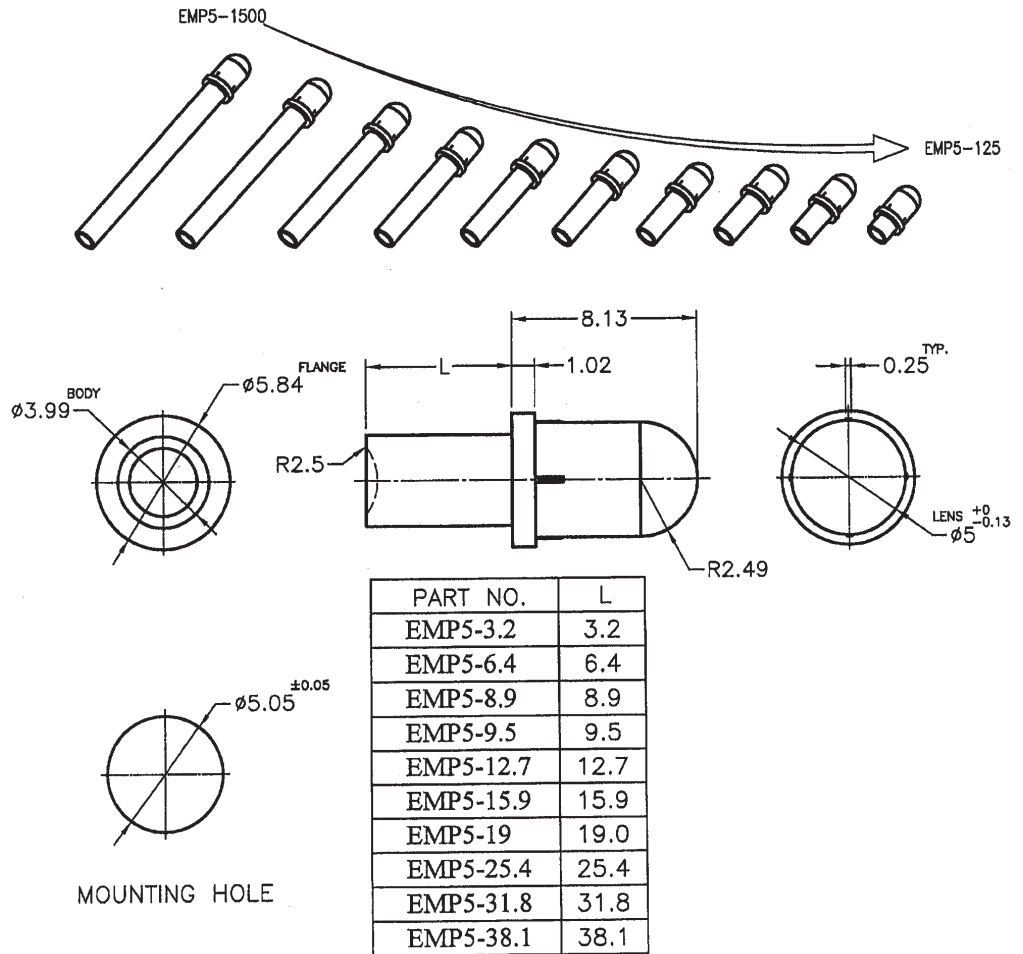

**Rigid Rear Mount Round Light Pipes (5mm Lens)**

**EMP5-xx.x**

Round face type  
Polycarbonate (PC) water clear material (UL94V-0)  
From 3.20mm to 38.10mm lengths  
For use with most standard SMD LEDs

**Ordering Information:**

**EMP5-3.2**

1

**Option 1(xx.x)** Total Length (in mm)  
**3.2, 6.4, 8.9, 9.5, 12.7, 15.9, 19.0 & 25.4, 31.8 & 38.1mm**  
*Please note - some lengths may be subject to MOQ*

**Specification:**

Material: UL94V-0 rated polycarbonate (PC)  
Colour: Water clear  
*Other colours available - subject to MOQ*  
Panel Thickness: 1.20mm to 2.40mm  
Mounting Hole: 5.05mm