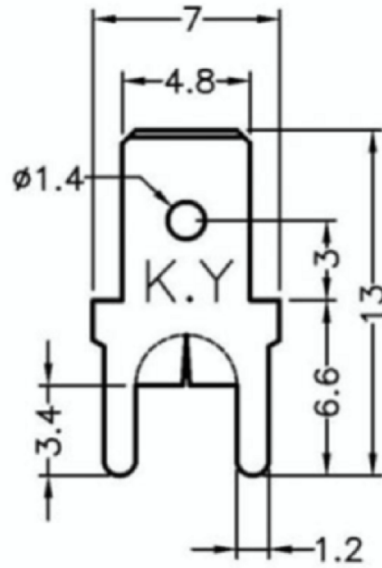

I
0.5

PART NUMBER		PCR187	SPEC. DWG.		
TITLE		P.C.B TERMINAL			
MATERIAL		TIN PLATED BRASS	COLOR		
SIZE	A4	SCALE	2:1	UNIT	mm
CHECK			Z.C		

I
0.8

PART NUMBER		PCR187(0.8)		SPEC. DWG.	
TITLE					
P.C.B TERMINAL					
MATERIAL				COLOR	
TIN PLATED BRASS					
SIZE	SCALE	UNIT	CHECK		
A4	2:1	mm	Z.C		