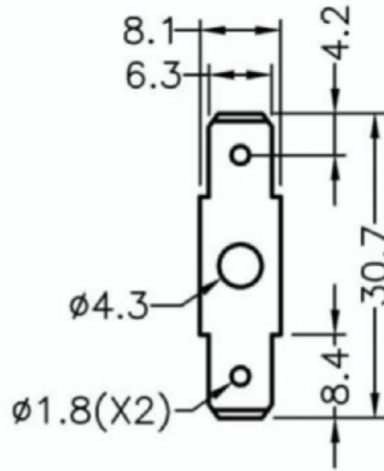

THE VITAL COMPONENT

WEBSITE PHOTOS

⚠ This dwg is for reference only, Actual dwg should be based on formal engineering dwg.

the **vital**
component

PART NUMBER		PC12250	SPEC. DWG.	
TITLE		P.C.B TERMINAL		
MATERIAL		TIN PLATED BRASS	COLOR	
SIZE	SCALE	UNIT	CHECK	
A4	2:1	mm	Z.C	