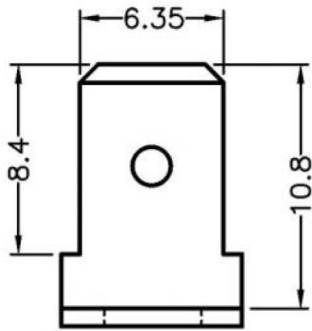

THE VITAL COMPONENT

WEBSITE PHOTOS

⚠ This dwg is for reference only, Actual dwg should be based on formal engineering dwg.

the vital component

PART NUMBER		PC3L25004	SPEC. DWG.	
TITLE				
P.C.B TERMINAL				
MATERIAL			COLOR	
TIN PLATED BRASS				
SIZE	SCALE	UNIT	CHECK	
A4	2:1	mm	Z.C	