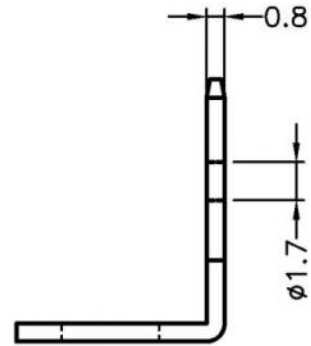

THE VITAL COMPONENT

WEBSITE PHOTOS

⚠ This dwg is for reference only, Actual dwg should be based on formal engineering dwg.

the vital component

PART NUMBER		PC3L25004	SPEC. DWG.	
TITLE				
P.C.B TERMINAL				
MATERIAL			COLOR	
TIN PLATED BRASS				
SIZE	SCALE	UNIT	CHECK	
A4	2:1	mm	Z.C	