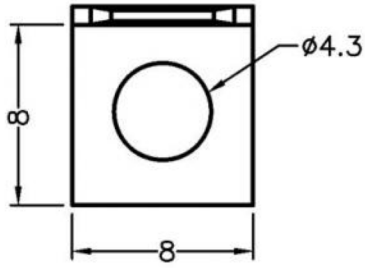

THE VITAL COMPONENT

WEBSITE PHOTOS

⚠ This dwg is for reference only, Actual dwg should be based on formal engineering dwg.

the vital component

PART NUMBER		PC3L25004	SPEC. DWG.	
TITLE				
P.C.B TERMINAL				
MATERIAL			COLOR	
TIN PLATED BRASS				
SIZE	SCALE	UNIT	CHECK	
A4	2:1	mm	Z.C	