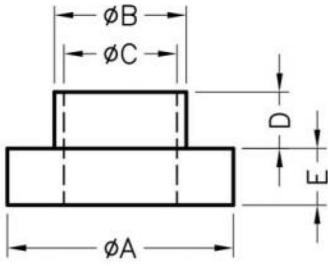

 This dwg is for reference only, Actual dwg should be based on formal engineering dwg.

A	B	C	D	E
6.0	3.6	3.0	1.5	1.5

MATERIAL		COLOR
1	NYLON 66(UL) 94V-0	NATURAL
2	PBT(UL) 94V-0	NATURAL

PART NUMBER		TW-1		SPEC. DWG.	
TITLE					
TRANSISTOR WASHERS					
MATERIAL			COLOR		
SEE ABOVE			SEE ABOVE		
SIZE	SCALE	UNIT	CHECK		
A4	2:1	mm	Z.C		

A	B	C	D	E
6.2	3.5	2.9	1.2	1.0

MATERIAL		COLOR
1	NYLON 66(UL) 94V-0	NATURAL

PART NUMBER		TW-5		SPEC. DWG.	
TITLE					
TRANSISTOR WASHERS					
MATERIAL				COLOR	
SEE ABOVE				SEE ABOVE	
SIZE	SCALE	UNIT	CHECK		
A4	2:1	mm	Z.C		