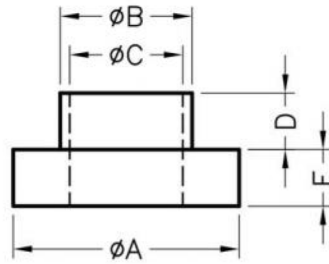

 This dwg is for reference only, Actual dwg should be based on formal engineering dwg.

A	B	C	D	E
6.0	3.6	3.0	1.5	1.5

MATERIAL		COLOR
1	NYLON 66(UL) 94V-0	NATURAL
2	PBT(UL) 94V-0	NATURAL

PART NUMBER		TW-1		SPEC. DWG.	
TITLE					
TRANSISTOR WASHERS					
MATERIAL			COLOR		
SEE ABOVE			SEE ABOVE		
SIZE	SCALE	UNIT	CHECK		
A4	2:1	mm	Z.C		

A	B	C	D	E
6.2	3.5	2.9	1.2	1.0

MATERIAL		COLOR
1	NYLON 66(UL) 94V-0	NATURAL

PART NUMBER		TW-5		SPEC. DWG.	
TITLE					
TRANSISTOR WASHERS					
MATERIAL				COLOR	
SEE ABOVE				SEE ABOVE	
SIZE	SCALE	UNIT	CHECK		
A4	2:1	mm	Z.C		