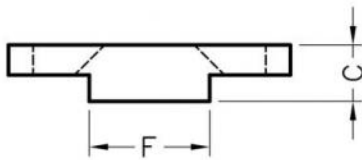

THE VITAL COMPONENT

WEBSITE PHOTOS

⚠ This dwg is for reference only, Actual dwg should be based on formal engineering dwg.

Part#	C	D	F
CWT-10	1.2	10.1	5.0
CWT-5	1.5	5.08	3.2
CWT-8	1.2	7.6	4.0

the **vital**
component

PART NUMBER		CWT-xx	SPEC. DWG.	
TITLE				
CAPACITOR WASHER				
MATERIAL		NYLON 66(UL) 94V-0	COLOR	
			NATURAL	
SIZE	SCALE	UNIT	CHECK	
A4	2:1	mm	Z.C	