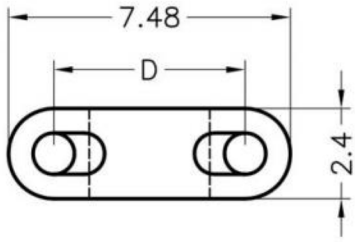

THE VITAL COMPONENT

WEBSITE PHOTOS

⚠ This dwg is for reference only, Actual dwg should be based on formal engineering dwg.

Part#	C	D	F
CWT-10	1.2	10.1	5.0
CWT-5	1.5	5.08	3.2
CWT-8	1.2	7.6	4.0

the **vital**
component

PART NUMBER		CWT-xx	SPEC. DWG.	
TITLE				
CAPACITOR WASHER				
MATERIAL		NYLON 66(UL) 94V-0	COLOR	
			NATURAL	
SIZE	SCALE	UNIT	CHECK	
A4	2:1	mm	Z.C	