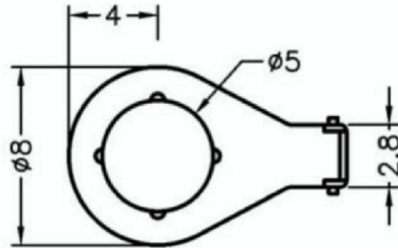

THE VITAL COMPONENT

WEBSITE PHOTOS

⚠ This dwg is for reference only, Actual dwg should be based on formal engineering dwg.

HOLE IN P.C.B

the **vital**
component

PART NUMBER		GND-20	SPEC. DWG.	
TITLE				
GROUND TERMINAL				
MATERIAL			COLOR	
PHOSPHOR BRONZE NICKEL PLATED				
SIZE	SCALE	UNIT	CHECK	
A4	2:1	mm	Z.C	