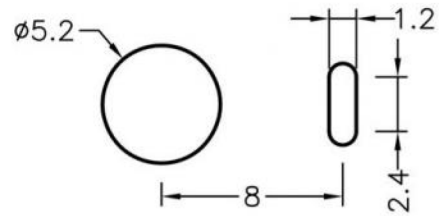

THE VITAL COMPONENT

WEBSITE PHOTOS

⚠ This dwg is for reference only, Actual dwg should be based on formal engineering dwg.

HOLE IN P.C.B

the **vital**
component

PART NUMBER		GND-20	SPEC. DWG.	
TITLE				
GROUND TERMINAL				
MATERIAL			COLOR	
PHOSPHOR BRONZE NICKEL PLATED				
SIZE	SCALE	UNIT	CHECK	
A4	2:1	mm	Z.C	