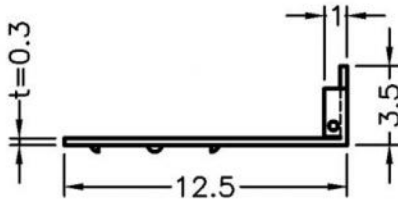

THE VITAL COMPONENT

WEBSITE PHOTOS

⚠ This dwg is for reference only, Actual dwg should be based on formal engineering dwg.

HOLE IN P.C.B

the **vital**
component

PART NUMBER		GND-20	SPEC. DWG.	
TITLE				
GROUND TERMINAL				
MATERIAL			COLOR	
PHOSPHOR BRONZE NICKEL PLATED				
SIZE	SCALE	UNIT	CHECK	
A4	2:1	mm	Z.C	