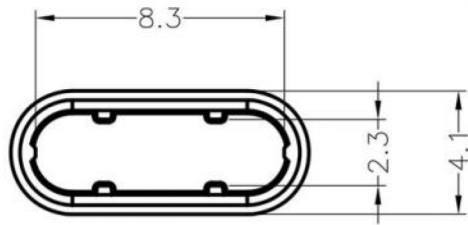

⚠ This dwg is for reference only, Actual dwg should be based on formal engineering dwg.

Made of equivalent material.

the **vital**
component

PART NUMBER		VUSB3C-3B		SPEC. DWG.	
TITLE					
USB TYPE-C PLUG COVER					
MATERIAL			COLOR		
PE			BLACK		
SIZE	SCALE	UNIT	CHECK		
A4	2:1	mm	Z.C		