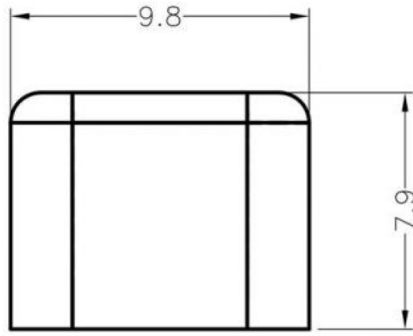

⚠ This dwg is for reference only, Actual dwg should be based on formal engineering dwg.

Made of equivalent material.

the **vital**
component

PART NUMBER		VUSB3C-3B		SPEC. DWG.	
TITLE					
USB TYPE-C PLUG COVER					
MATERIAL			COLOR		
PE			BLACK		
SIZE	SCALE	UNIT	CHECK		
A4	2:1	mm	Z.C		