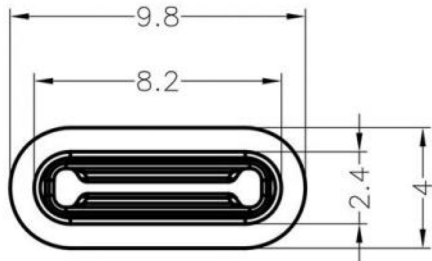

THE VITAL COMPONENT

WEBSITE PHOTOS

⚠ This dwg is for reference only, Actual dwg should be based on formal engineering dwg.

the **vital**
component

PART NUMBER		VUSB3C-1B		SPEC. DWG.	
TITLE					
USB TYPE-C COVER WITH HANDLE					
MATERIAL			PE		COLOR
					BLACK
SIZE	A4	SCALE	2:1	UNIT	mm
				CHECK	Z.C

⚠ This dwg is for reference only, Actual dwg should be based on formal engineering dwg.

Made of equivalent material.

the **vital**
component

PART NUMBER		VUSB3C-2B		SPEC. DWG.	
TITLE					
USB TYPE-C COVER					
MATERIAL			PE		COLOR
					BLACK
SIZE	SCALE	UNIT	CHECK		
A4	2:1	mm	Z.C		