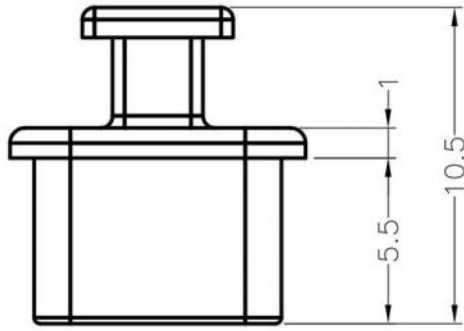

THE VITAL COMPONENT

WEBSITE PHOTOS

⚠ This dwg is for reference only, Actual dwg should be based on formal engineering dwg.

the **vital**
component

PART NUMBER		VUSB3C-1B		SPEC. DWG.	
TITLE					
USB TYPE-C COVER WITH HANDLE					
MATERIAL			PE		COLOR
					BLACK
SIZE	A4	SCALE	2:1	UNIT	mm
				CHECK	Z.C

⚠ This dwg is for reference only, Actual dwg should be based on formal engineering dwg.

Made of equivalent material.

the **vital**
component

PART NUMBER		VUSB3C-2B		SPEC. DWG.	
TITLE					
USB TYPE-C COVER					
MATERIAL			PE		COLOR
					BLACK
SIZE	SCALE	UNIT	CHECK		
A4	2:1	mm	Z.C		