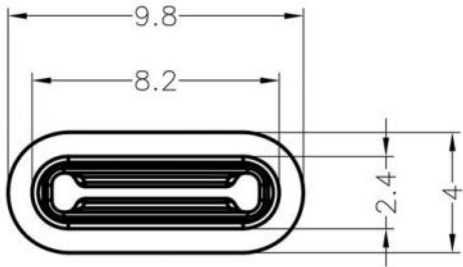

THE VITAL COMPONENT

WEBSITE PHOTOS

⚠ This dwg is for reference only, Actual dwg should be based on formal engineering dwg.

the **vital**
component

PART NUMBER		VUSB3C-1B		SPEC. DWG.	
TITLE					
USB TYPE-C COVER WITH HANDLE					
MATERIAL			PE		COLOR
					BLACK
SIZE	A4	SCALE	2:1	UNIT	mm
				CHECK	Z.C

⚠ This dwg is for reference only, Actual dwg should be based on formal engineering dwg.

Made of equivalent material.

the **vital**
component

PART NUMBER		VUSB3C-2B		SPEC. DWG.	
TITLE					
USB TYPE-C COVER					
MATERIAL			PE		COLOR
					BLACK
SIZE	SCALE	UNIT	CHECK		
A4	2:1	mm	Z.C		