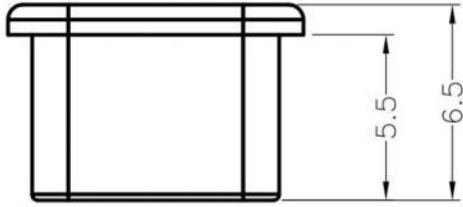

THE VITAL COMPONENT

WEBSITE PHOTOS

⚠ This dwg is for reference only, Actual dwg should be based on formal engineering dwg.

the **vital**
component

PART NUMBER		VUSB3C-1B		SPEC. DWG.	
TITLE					
USB TYPE-C COVER WITH HANDLE					
MATERIAL			PE		COLOR
					BLACK
SIZE	A4	SCALE	2:1	UNIT	mm
				CHECK	Z.C

⚠ This dwg is for reference only, Actual dwg should be based on formal engineering dwg.

Made of equivalent material.

the **vital**
component

PART NUMBER		VUSB3C-2B		SPEC. DWG.	
TITLE					
USB TYPE-C COVER					
MATERIAL			PE		COLOR
					BLACK
SIZE	SCALE	UNIT	CHECK		
A4	2:1	mm	Z.C		