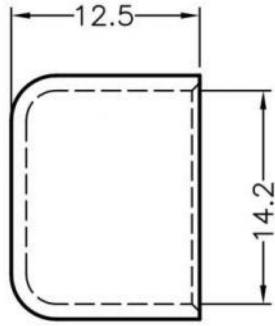

THE VITAL COMPONENT

WEBSITE PHOTOS

⚠ This dwg is for reference only, Actual dwg should be based on formal engineering dwg.

All measurement does not include gate which raises under 0.3mm.

the vital component

PART NUMBER		HDMIT-1		SPEC. DWG.	
TITLE					
HDMI COVER					
MATERIAL			PE		COLOR
					NATURAL
SIZE	SCALE	UNIT	CHECK		
A4	2:1	mm	Z.C		