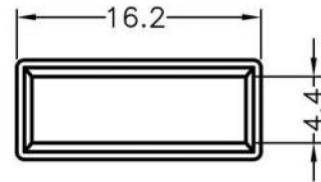

THE VITAL COMPONENT

WEBSITE PHOTOS

⚠ This dwg is for reference only, Actual dwg should be based on formal engineering dwg.

All measurement does not include gate which raises under 0.3mm.

the vital component

PART NUMBER		HDMIT-1		SPEC. DWG.	
TITLE					
HDMI COVER					
MATERIAL			PE		COLOR
					NATURAL
SIZE	SCALE	UNIT	CHECK		
A4	2:1	mm	Z.C		