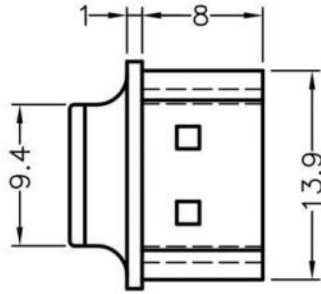

THE VITAL COMPONENT

WEBSITE PHOTOS

⚠ This dwg is for reference only, Actual dwg should be based on formal engineering dwg.

All measurement does not include gate which raises under 0.3mm.

the **vital**
component

PART NUMBER		HDMIC-1		SPEC. DWG.	
TITLE					
CONNECTOR COVER					
MATERIAL			PE		COLOR
					BLACK
SIZE	SCALE	UNIT	CHECK		
A4	2:1	mm	Z.C		