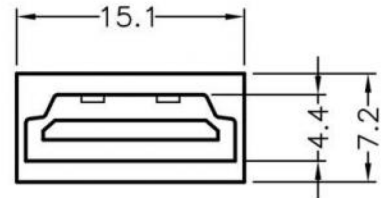

THE VITAL COMPONENT

WEBSITE PHOTOS

⚠ This dwg is for reference only, Actual dwg should be based on formal engineering dwg.

All measurement does not include gate which raises under 0.3mm.

the **vital**
component

PART NUMBER		HDMIC-1		SPEC. DWG.	
TITLE					
CONNECTOR COVER					
MATERIAL			PE		COLOR
					BLACK
SIZE	SCALE	UNIT	CHECK		
A4	2:1	mm	Z.C		